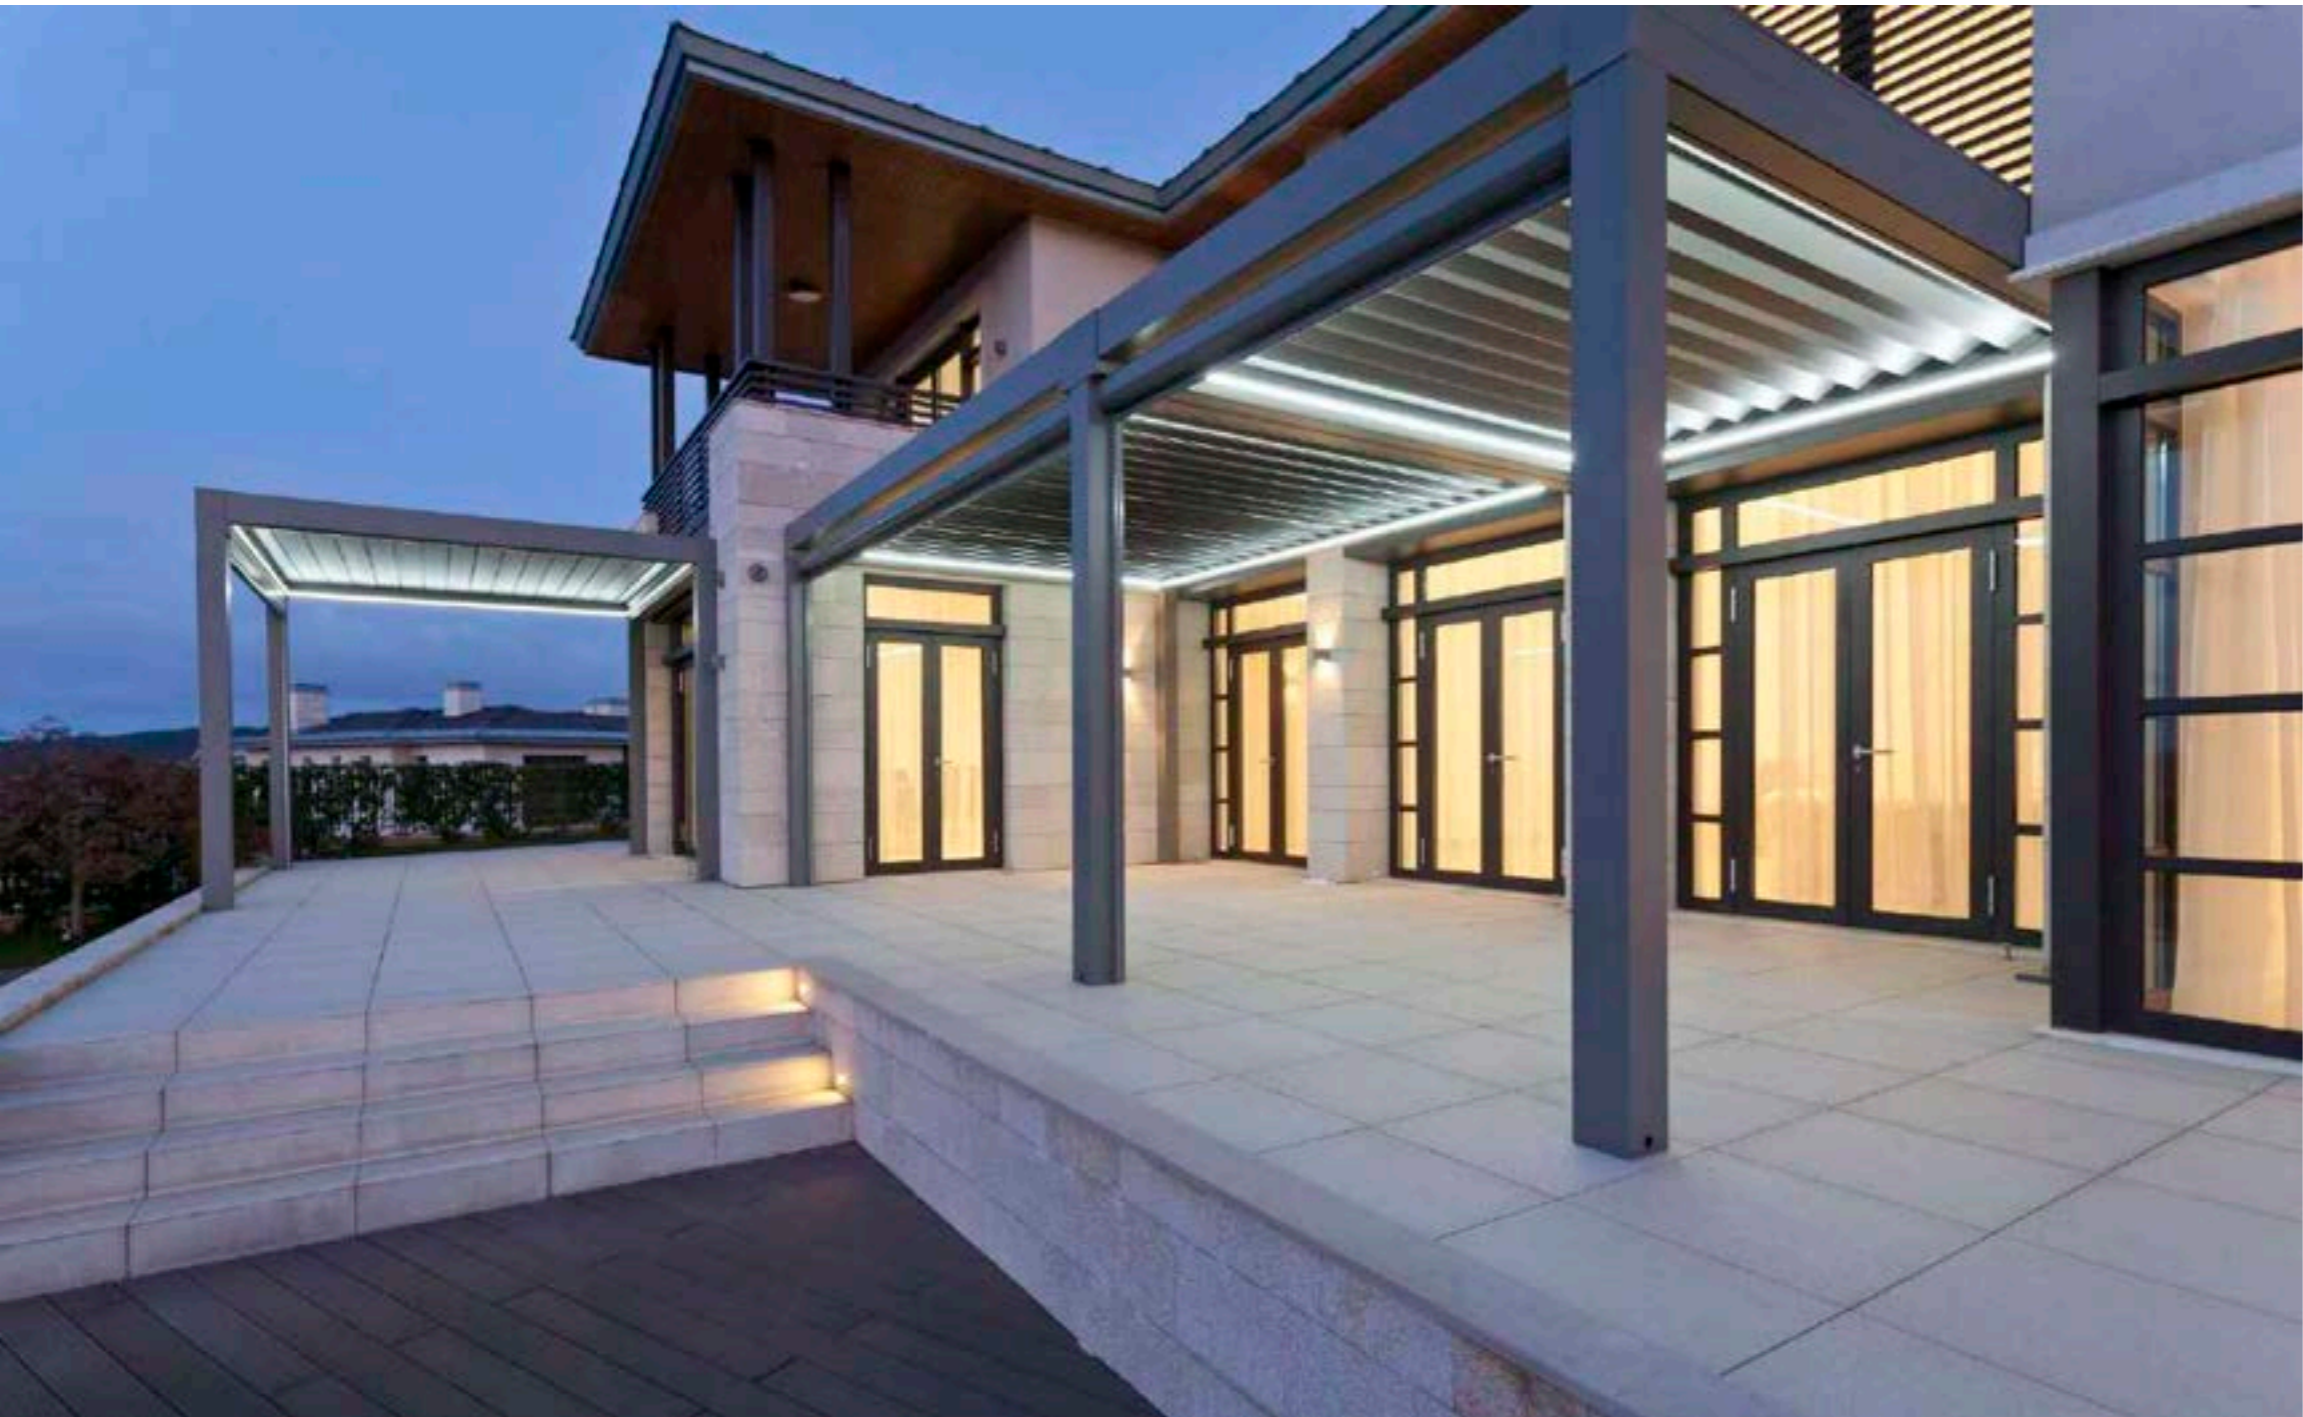

TURKEY / Ormanada
Istanbul
Aerolux